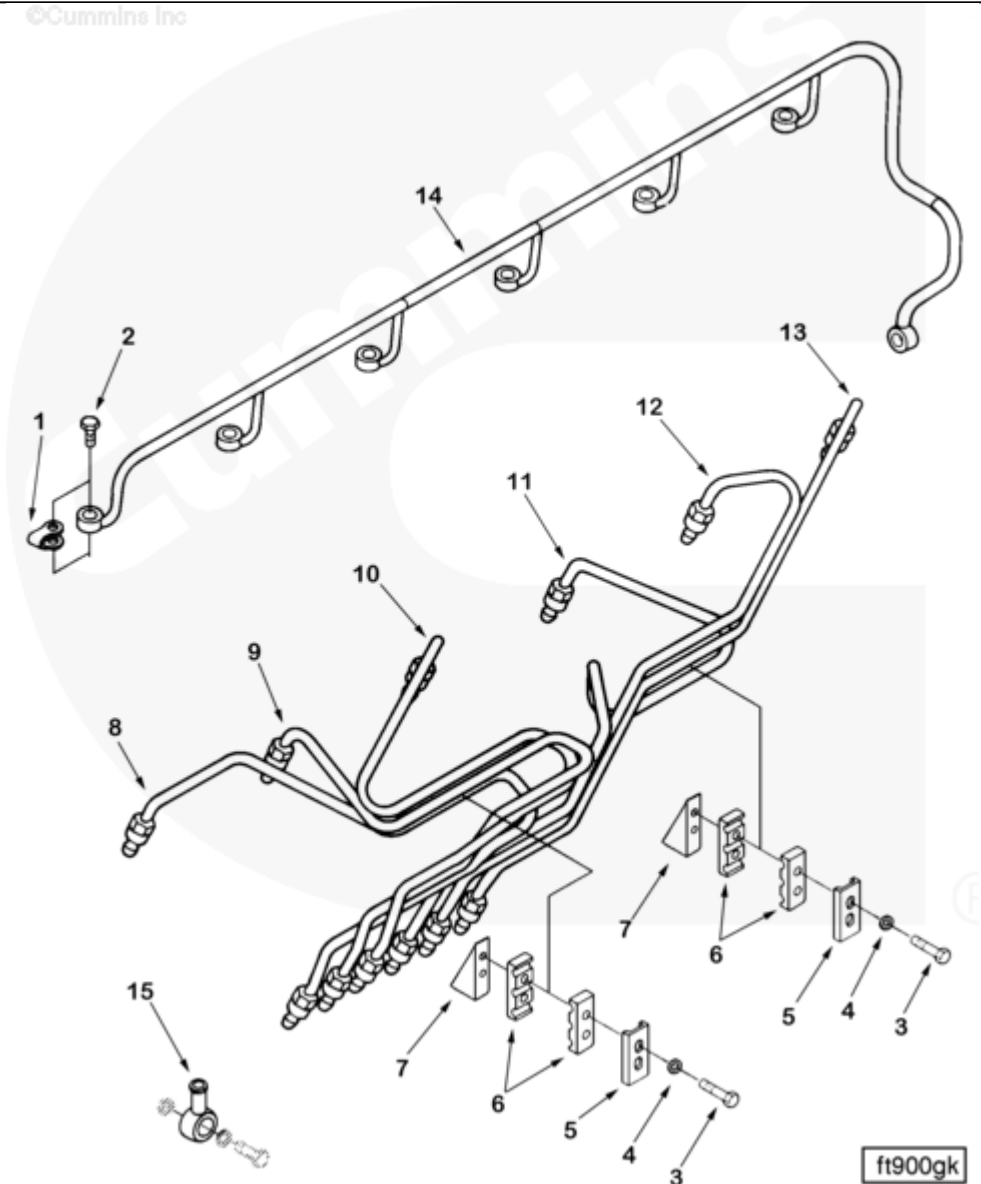

SMALL | MEDIUM | LARGE

Cart	Ref No	Part Number	Part Description	Required	Remarks
View My Cart					
		FT9724-01	Fuel Plumbing		Fuel manifold supply and...(More)
					drain tubing for "C" series
					naturally aspirated and
					turbocharged engines using
					Bosch "A" pump with 2.0mm
					fuel lines.
					P/N 3906783 = #1 Cylinder
					P/N 3906784 = #2 Cylinder
					P/N 3906785 = #3 Cylinder
					P/N 3910521 = #4 Cylinder
					P/N 3906787 = #5 Cylinder
					P/N 3906788 = #6 Cylinder
	1	3903380	Banjo Connector Seal	7	6.2mm
<input type="checkbox"/>	2	3905307	Banjo Connector Screw	7	M6 x 1.00 x 14.3
<input type="checkbox"/>	3	3903609	Hexagon Head Cap Screw	4	M5 x 0.80 x 20
<input type="checkbox"/>	4	3903723	Plain Washer	4	
<input type="checkbox"/>	5	3904519	Tube Brace	2	
<input type="checkbox"/>	6	3914339	Vibration Isolator	4	
<input type="checkbox"/>	7	3906584	Tube Brace	2	
<input type="checkbox"/>	8	3906783	Injector Fuel Supply Tube	1	#1 Cylinder
<input type="checkbox"/>	9	3906784	Injector Fuel Supply Tube	1	#2 Cylinder
<input type="checkbox"/>	10	3906785	Injector Fuel Supply Tube	1	#3 Cylinder
<input type="checkbox"/>	11	3910521	Injector Fuel Supply Tube	1	#4 Cylinder
<input type="checkbox"/>	12	3906787	Injector Fuel Supply Tube	1	#5 Cylinder
<input type="checkbox"/>	13	3906788	Injector Fuel Supply Tube	1	#6 Cylinder
<input type="checkbox"/>	14	3915695	Fuel Manifold	1	
<input type="checkbox"/>	15	3911447	Banjo Connector	1	